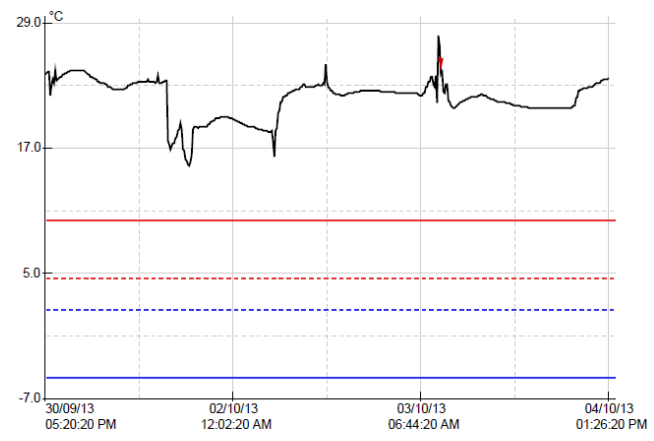

**Escort DLS** MU-CA-0172-0013  
**Data Logger record** Thursday, 14th November 2013, 11:04:11 AM

Device specification	
Product code	MU-IN-D-8-L
Serial Number	MU-CA-0172-0013
H/W Version	0.1 q
Trip Number	81
Description	9906-00 Knappen utløp
Battery	OK
Original time zone	GMT +1:00 Daylight time
Start	Monday, 30th September 2013, 5:20:20 PM
Finish	Friday, 4th October 2013, 1:26:20 PM
Sampling	3 minutes, 0 seconds
Readings	1843 (92 hours, 6 minutes, 0 seconds)
Active	-40.0 to 70.0 °C
Specification	1.5 to 4.5 °C

Statistics	
Highest	27.8 °C
Average	21.7 °C
Lowest	15.3 °C
High Alarm	Activated
Low Alarm	Not activated

**Record**

For å klargjøre / nullstille temperaturloggeren til en ny tur  
må den kobles til en PC hvor programmet  
ESCORT CONSOLE PRO 2.12.07 er installert

- Views
- Links
- Analysis

Readings

- List of readings
- Readings and summary

2D Graph

- Line
- Step

Summary

- Overview
- Statistics
- Analysis
- Out Of Specification
- Marked Readings

Ports and Products